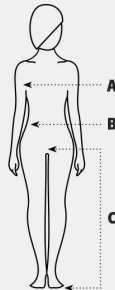

## Pfanner Size Guide

Size Chart Women

Size	A Chest width in cm	B Waist pants in cm	C Inseam in cm
2XS	88	74	78
XS	92	80	78
S	98	86	78
M	104	92	78
L	110	98	78
XL	116	104	78

Size Chart Shoes

EU	UK Unisex
36	3.5
37	4 4.5
38	5
39	5.5 6
40	6.5
41	7 7.5
42	8
43	8.5 9
44	9.5
45	10 10.5
46	11
47	11.5 12
48	12.5
49	13 13.5
50	14

Size Chart Men

Size	A Chest width in cm	B Waist Pants in cm	C Inseam in cm		
			normal	long	short
2XS	78	74	80	87	75
XS	84	80	80	87	75
S	96	86	80	87	75
M	102	92	80	87	75
L	108	98	80	87	75
XL	116	104	80	87	75
XXL	124	110	80	87	75
3XL	132	116	80	87	75
4XL	138	122	80	87	75

Size Chart StretchZone®

**STRETCHZONE**

Size	B Waist pants in cm	C Inseam in cm	
		normal	long
42	74	80	88
44	78	80	88
46	82	82	90
48	86	82	90
50	90	82	90
52	94	82	90
54	98	83	90
56	102	83	90
58	108	83	90
60	114	83	90
62	120	83	90

Size Chart Gloves

cm	Size
7	S
8	M
9	L
10	XL
11	XXL
12	3XL

**Determining the glove size**

Measure your inner palm with a ruler or tape measure as shown in the illustration. In the example on the left the inner palm measures a width of 9 cm. Thus, the glove size would be 9 or size L.