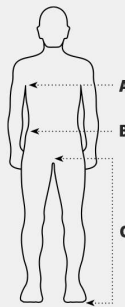

## Pfanner Size Guide

Size Chart Women

Size	A Chest width in cm	B Waist pants in cm	C Inseam in cm
2XS	88	74	78
XS	92	80	78
S	98	86	78
M	104	92	78
L	110	98	78
XL	116	104	78

Size Chart Shoes

EU	UK Unisex
36	3.5
37	4 4.5
38	5
39	5.5 6
40	6.5
41	7 7.5
42	8
43	8.5 9
44	9.5
45	10 10.5
46	11
47	11.5 12
48	12.5
49	13 13.5
50	14

Size Chart Men

Size	A Chest width in cm	B Waist Pants in cm	C Inseam in cm		
			normal	long	short
2XS	78	74	80	87	75
XS	84	80	80	87	75
S	96	86	80	87	75
M	102	92	80	87	75
L	108	98	80	87	75
XL	116	104	80	87	75
XXL	124	110	80	87	75
3XL	132	116	80	87	75
4XL	138	122	80	87	75

Size Chart StretchZone®

**STRETCHZONE**

Size	B Waist pants in cm	C Inseam in cm	
		normal	long
42	74	80	88
44	78	80	88
46	82	82	90
48	86	82	90
50	90	82	90
52	94	82	90
54	98	83	90
56	102	83	90
58	108	83	90
60	114	83	90
62	120	83	90

Size Chart Gloves

cm	Size
7	S
8	M
9	L
10	XL
11	XXL
12	3XL

**Determining the glove size**

Measure your inner palm with a ruler or tape measure as shown in the illustration. In the example on the left the inner palm measures a width of 9 cm. Thus, the glove size would be 9 or size L.